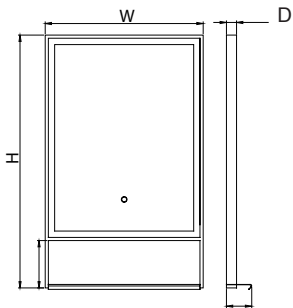

Features:

- Copper free mirror with safety film back
- LED color temperature changing 2700-6500K
- S.S frame in powder coating finish
- Heating pad
- Touch Switch
- IP44 rating

Item Code	Width	Height	Depth
SES-5070L	19.7"	27.6"	1.3"
SES-6070L	23.6"	27.6"	1.3"
SES-8070L	31.5"	27.6"	1.3"
SES-1070L	39.4"	27.6"	1.3"
SES-1270L	47.2"	27.6"	1.3"

Item Code	Width	Height	Depth
SES-5070T	19.7"	27.6"	1.3"
SES-6070T	23.6"	27.6"	1.3"
SES-8070T	31.5"	27.6"	1.3"
SES-1070T	39.4"	27.6"	1.3"
SES-1270T	47.2"	27.6"	1.3"

Item Code	Width	Height	Depth
SES-5070S	19.7"	27.6"	1.3"
SES-6070S	23.6"	27.6"	1.3"
SES-8070S	31.5"	27.6"	1.3"
SES-1070S	39.4"	27.6"	1.3"
SES-1270S	47.2"	27.6"	1.3"