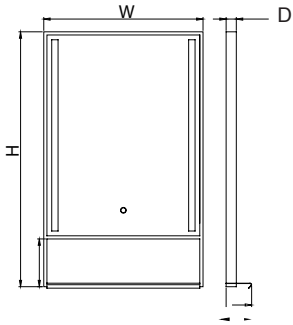

Features:

- Copper free mirror with safety film back
- LED color temperature changing 2700-6500K
- S.S frame in powder coating finish
- Heating pad
- Touch Switch
- IP44 rating

Item Code	Width	Height	Depth
SES-5070L	19.7"	27.6"	1.3"
SES-6070L	23.6"	27.6"	1.3"
SES-8070L	31.5"	27.6"	1.3"
SES-1070L	39.4"	27.6"	1.3"
SES-1270L	47.2"	27.6"	1.3"

Item Code	Width	Height	Depth
SES-5070T	19.7"	27.6"	1.3"
SES-6070T	23.6"	27.6"	1.3"
SES-8070T	31.5"	27.6"	1.3"
SES-1070T	39.4"	27.6"	1.3"
SES-1270T	47.2"	27.6"	1.3"

Item Code	Width	Height	Depth
SES-5070S	19.7"	27.6"	1.3"
SES-6070S	23.6"	27.6"	1.3"
SES-8070S	31.5"	27.6"	1.3"
SES-1070S	39.4"	27.6"	1.3"
SES-1270S	47.2"	27.6"	1.3"