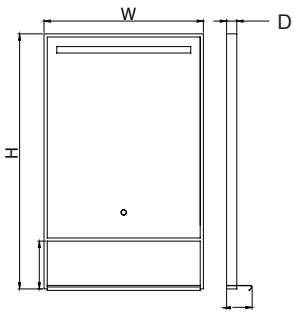

Features:

- Copper free mirror with safety film back
- LED color temperature changing 2700-6500K
- S.S frame in powder coating finish
- Heating pad
- Touch Switch
- IP44 rating

Item Code	Width	Height	Depth
SES-5070L	19.7"	27.6"	1.3"
SES-6070L	23.6"	27.6"	1.3"
SES-8070L	31.5"	27.6"	1.3"
SES-1070L	39.4"	27.6"	1.3"
SES-1270L	47.2"	27.6"	1.3"

Item Code	Width	Height	Depth
SES-5070T	19.7"	27.6"	1.3"
SES-6070T	23.6"	27.6"	1.3"
SES-8070T	31.5"	27.6"	1.3"
SES-1070T	39.4"	27.6"	1.3"
SES-1270T	47.2"	27.6"	1.3"

Item Code	Width	Height	Depth
SES-5070S	19.7"	27.6"	1.3"
SES-6070S	23.6"	27.6"	1.3"
SES-8070S	31.5"	27.6"	1.3"
SES-1070S	39.4"	27.6"	1.3"
SES-1270S	47.2"	27.6"	1.3"