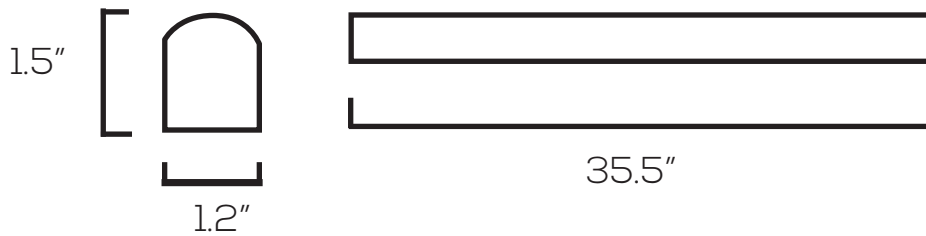

LED INTEGRATED TUBE LIGHT SERIES

SES-T8IN

Technical Specifications

Size:	See Reverse
Watts:	10W 15W 20W
Lumen:	1,200lm 1,800lm 2,400lm
CCT:	3000K 4000K
Voltage:	AC90-130V
Dimmable:	TRIAC
Beam Angle:	120°
Base:	Male and Female Connection
CRI:	>80
PF:	>0.95
IP Rate:	IP20
Materials:	Aluminum, PC
Housing Color:	Silver, Frosted
Lifespan:	50,000 hours

Features

These T8 Integrated Tube Lights are specifically designed for use in the COLOSSAL Wall Sconce Series. Although the IP20 rating is not suitable for outdoor use, it is safe to use this light inside of an enclosed fixture outdoors. These tube lights are dimmable, but that is not common for most integrated tubes.

Dimensions

10W

15W

20W

Model Numbers

#11101 SES-T82FTIN-3000-10D

#11103 SES-T83FTIN-3000-15D

#11105 SES-T84FTIN-3000-20D