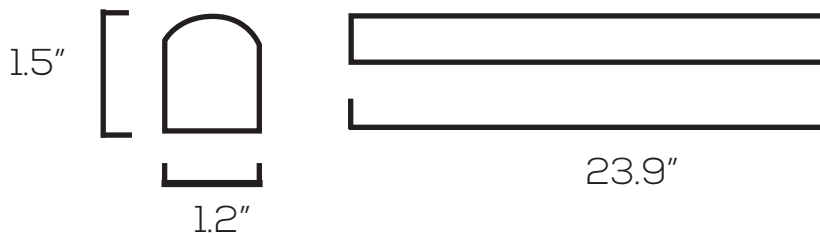

LED INTEGRATED TUBE LIGHT SERIES

SES-T8IN

Technical Specifications

Size:	See Reverse
Watts:	10W 15W 20W
Lumen:	1,200lm 1,800lm 2,400lm
CCT:	3000K 4000K
Voltage:	AC90-130V
Dimmable:	TRIAC
Beam Angle:	120°
Base:	Male and Female Connection
CRI:	>80
PF:	>0.95
IP Rate:	IP20
Materials:	Aluminum, PC
Housing Color:	Silver, Frosted
Lifespan:	50,000 hours

Features

These T8 Integrated Tube Lights are specifically designed for use in the COLOSSAL Wall Sconce Series. Although the IP20 rating is not suitable for outdoor use, it is safe to use this light inside of an enclosed fixture outdoors. These tube lights are dimmable, but that is not common for most integrated tubes.

Dimensions

10W

15W

20W

Model Numbers

#11101 SES-T82FTIN-3000-10D

#11103 SES-T83FTIN-3000-15D

#11105 SES-T84FTIN-3000-20D