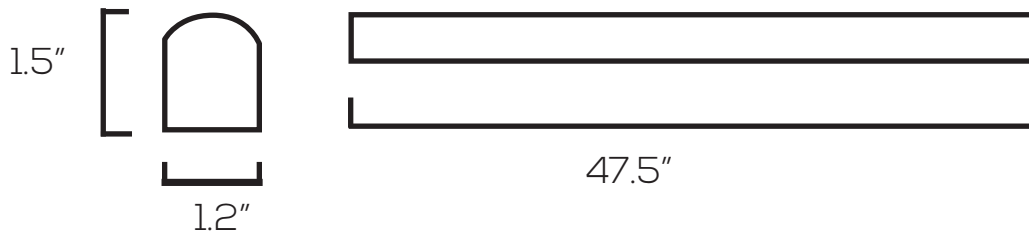

LED INTEGRATED TUBE LIGHT SERIES

SES-T8IN

Technical Specifications

Size:	See Reverse
Watts:	10W 15W 20W
Lumen:	1,200lm 1,800lm 2,400lm
CCT:	3000K 4000K
Voltage:	AC90-130V
Dimmable:	TRIAC
Beam Angle:	120°
Base:	Male and Female Connection
CRI:	>80
PF:	>0.95
IP Rate:	IP20
Materials:	Aluminum, PC
Housing Color:	Silver, Frosted
Lifespan:	50,000 hours

Dimensions

10W

15W

20W

Model Numbers

#11101 SES-T82FTIN-3000-10D

#11103 SES-T83FTIN-3000-15D

#11105 SES-T84FTIN-3000-20D